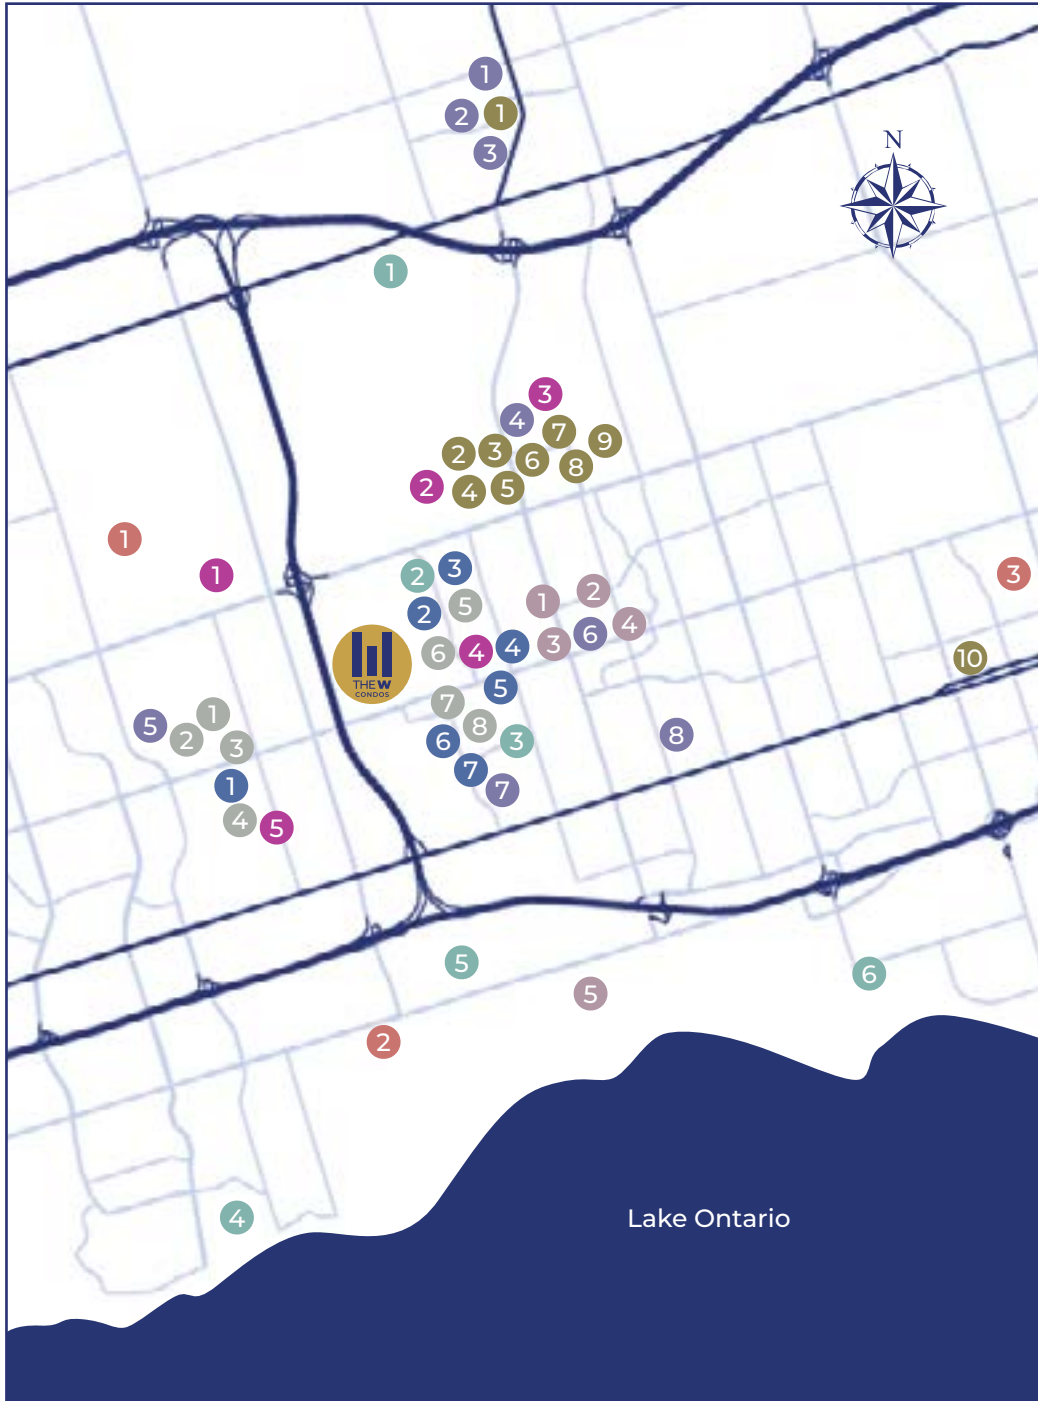

# AMENITIES MAP

## Shopping

1. Brooklin Village Boutiques
2. Real Canadian Superstore
3. LCBO
4. TD Canada Trust Branch and ATM
5. SmartCentres Whitby Northeast
6. RBC Royal Bank
7. Shoppers Drug Mart
8. Farm Boy
9. Winners
10. Oshawa Centre

## Restaurants

1. Harvest Restaurant
2. Bangrak
3. Corrados Restaurant & Bar
4. Symposium Cafe Restaurant & Lounge
5. Sunset Grill
6. The Brock House
7. Butchie's
8. Crave Doughnuts

## Parks

1. Castlefields Park
2. Carberry Park
3. Hilton Gate Park
4. Lexington Park
5. Country Lane Park
6. Captain Michael VandenBos Public School
7. Guthrie Park
8. Otter Creek Park